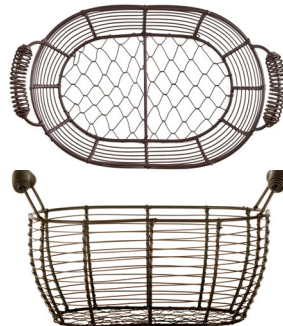

STAINLESS STEEL

VIEW ITEMS

Fry Presentation Bucket-
Round w/Handle
No. FB-15
H5½" WL3½" L6¾"
(including handle)
1 doz./7# - .9 cu. ft.

5" Square Fry Presentation
Basket w/Handle
No. FB-17
H2¾"
1 doz./6# - .3 cu. ft.

WIRE

VIEW ITEMS

5½" x 4¾" Pail w/Handles
No. CWB-10
H5¼"
1 doz./5# - .6 cu. ft.

7" x 5½" Pail w/Handles
No. CWB-11
H5½"
1 doz./5# - .8 cu. ft.

11½" x 6¼" Bread Basket w/Handles
No. CWB-15
H6¼"
1 doz./7# - 2.4 cu. ft.