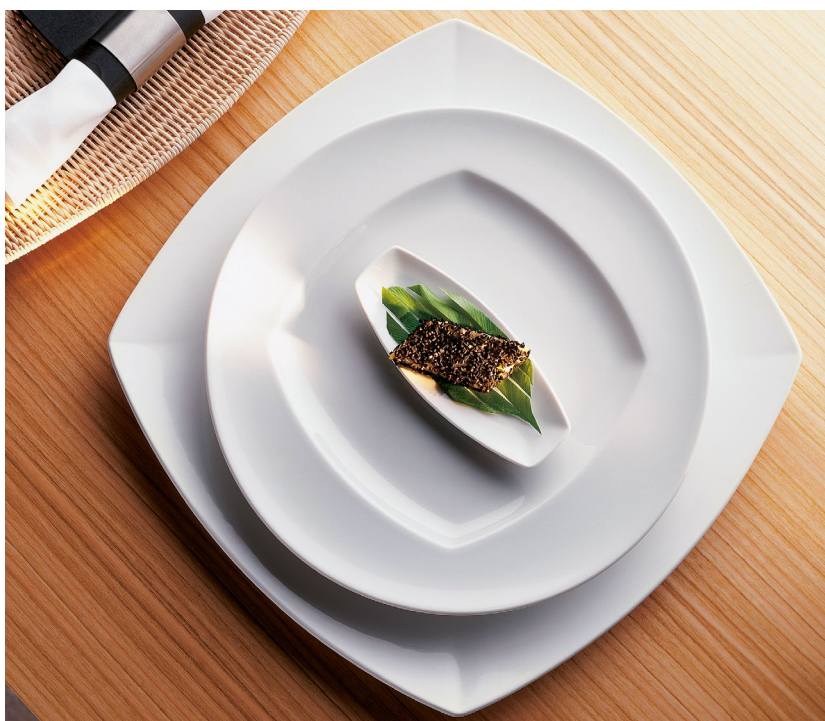

7 7/8" Plate
No. 9320020
H 3/4"
1 doz./9# - .2 cu. ft.

10 1/8" Plate
No. 9320026
H 1"
6 pcs./9# - .2 cu. ft.

11" Plate
No. 9320028
H 1"
6 pcs./10# - .3 cu. ft.

10 1/4 oz. Bowl, Rim Deep
No. 9320126
10 1/4 oz./303 ml.
H 1 5/8" D 10 1/4"
6 pcs./10# - .3 cu. ft.

17 oz. Pasta Bowl
No. 9320130
17 oz./503 ml.
H 1 7/8" D 12"
6 pcs./14# - .5 cu. ft.