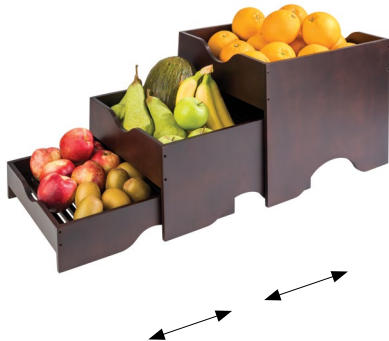

NESTING BUFFET STAND, 3 PCS., X-LARGE

	L x W	H	Color
APS 11607	15$\frac{3}{4}$" x 15$\frac{3}{4}$"	13"	Espresso