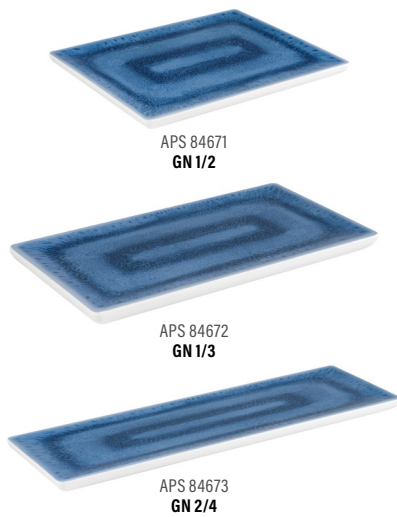

GN TRAY BLUE OCEAN

	L x W	H	GN	Color
APS 84671	12$\frac{7}{8}$" x 10$\frac{1}{2}$"	$\frac{7}{8}$"	1/2	Blue Enamel / White
APS 84672	12$\frac{7}{8}$" x 7"	$\frac{7}{8}$"	1/3	Blue Enamel / White
APS 84673	20$\frac{7}{8}$" x 6$\frac{1}{2}$"	$\frac{7}{8}$"	2/4	Blue Enamel / White

Keep cuisine fresh and enhance presentation value with compatible GN covers, starting on page 218.