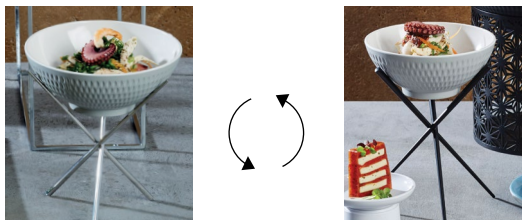

Flip over to support additional smaller products. Works great with serving pieces shown on pages 154-155.