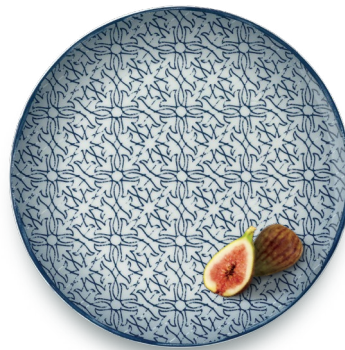

Shabby Chic