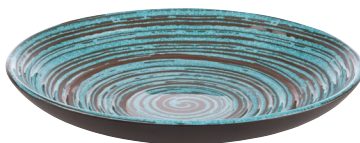

APS 85204

DEEP COUPE PLATE CANCUN

	W	H	Color
APS 85204	10"	1 3/4"	Turquoise/Brown