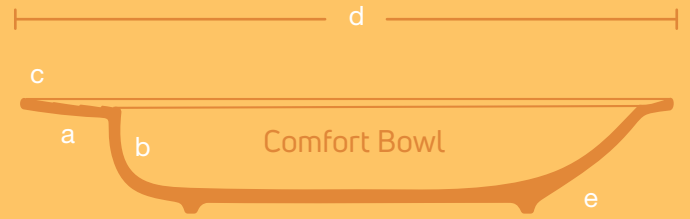

GRIP

- a. Easy to grip thanks to the raised rim
- b. Steep transition from coupe to rim eases single-handed use, allowing diner to scoop food without a second utensil

COORDINATION

- c. Discreet stripping edge in the transition from the rim to the side helps diners pick up bowl safely, even if they have a weak and unsteady hand