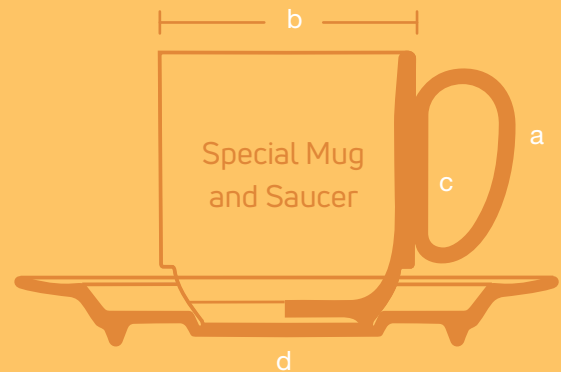

ADDITIONAL FEATURES

- d. Suitable for use with plate covers
- e. Water runs off easily in the dishwasher

GRIP

- a. Wider handle with a large opening is easier to grip, even with all the fingers

COORDINATION

- b. Larger opening is easy and comfortable to drink from

SAFETY

- c. Heat-insulating protective web
- d. Deep well helps protect against tipping